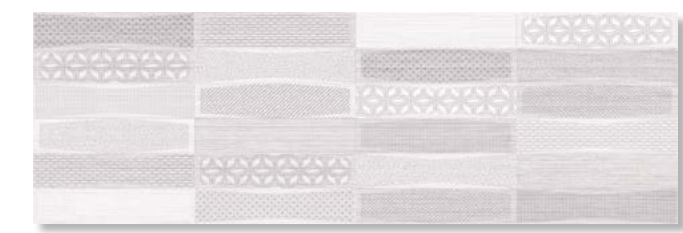

BRICK OLBA PEARL MAT/MATE 31,6x 90 cm / 12,4"x 35,4"