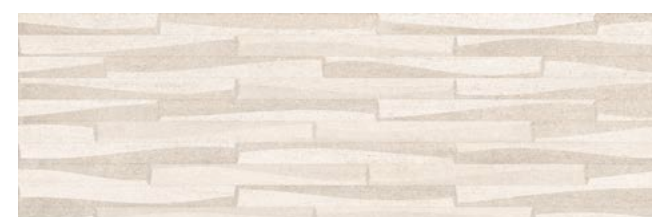

REL RHIN BEIGE MAT/MATE 31,6x 90 cm / 12,4"x 35,4"