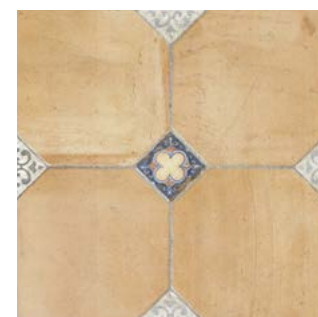

RUSTIC

FLOOR TILE / RED BODY/ RELIEF 41X41 cm / 16,14"x 16,14"

RUSTIC MAT/MATE
41X41 cm / 16,14"x 16,14"