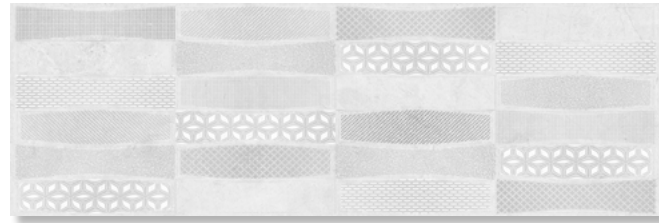

VALENTINA

WALL TILE / RED BODY
31x 90 cm / 12,4"x 35,4"

VALENTINA IVORY MAT/MATE 31,6x 90 cm / 12,4"x 35,4"

VALENTINA PEARL MAT/MATE 31,6x 90 cm / 12,4"x 35,4"

BRICK VALENTINA IVORY MAT/MATE 31,6x 90 cm / 12,4"x 35,4"