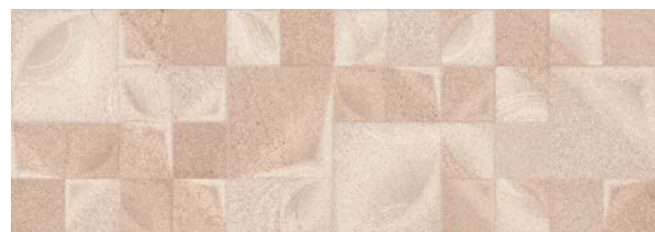

REL TIBER MARRÓN MAT/MATE 31,6x 90 cm / 12,4"x 35,4"