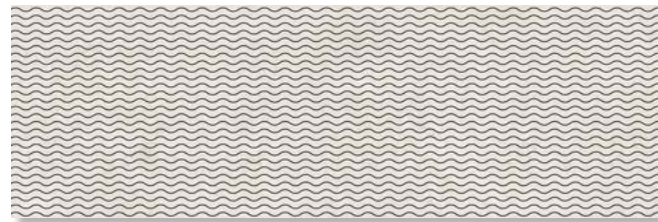

DECOR VALENTINA MAT/MATE 31,6x 90 cm / 12,4"x 35,4"